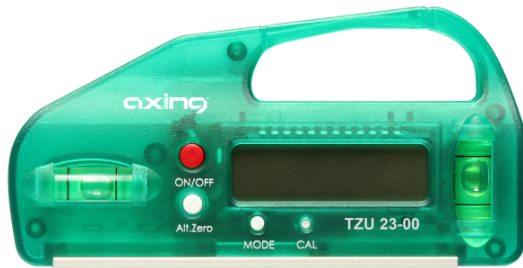

## TZU 23-00 Electronic level

- ✓ Digital display
- ✓ Magnetic base

### Order information

Type	TZU 23-00
Order no.	TZU02300
GTIN	7611682002171
PE	1
VE	1
EU customs tariff number	90318098