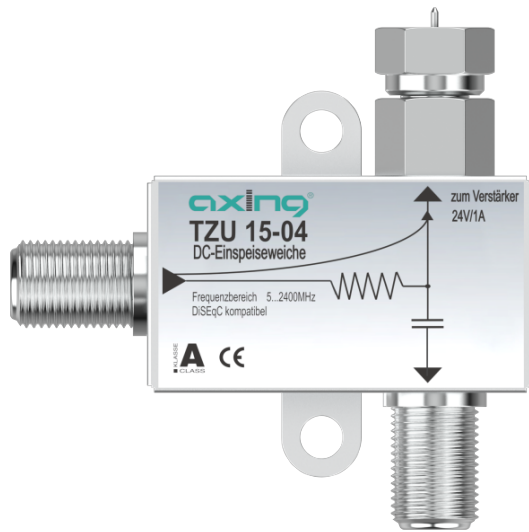

## TZU 15-04 Power inserter

- ✓ For remote feeding of CATV and SAT amplifiers
- ✓ Frequency range 5...2400 MHz
- ✓ Remote feed current 24 V/1 A

### Order information

Type	TZU 15-04
Order no.	TZU01504
GTIN	7611682005219
PE	1
VE	1
EU customs tariff number	85291080

### Technical data

Frequency range	5...2400 MHz
Screening factor acc. to EN 50083-2	> 90 dB
<b>Connectors</b>	
Connector type	F-male  F-female
<b>General</b>	
Remote voltage	24 V
Remote feed current	1 A
Dimensions (W × H × D) appr.	53 × 55 × 16 mm
Weight	0.048 kg