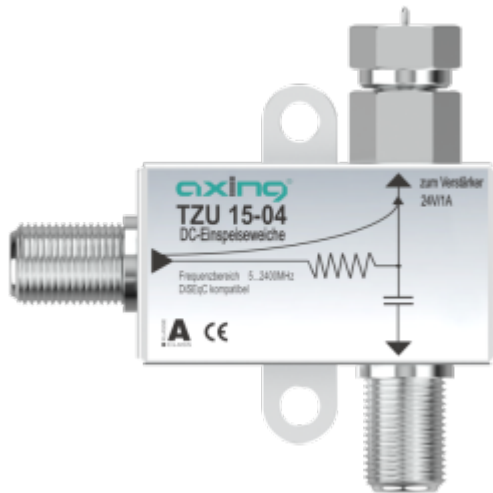

TZU 15-04 Power inserter

- ✓ For remote feeding of CATV and SAT amplifiers
- ✓ Frequency range 5...2400 MHz
- ✓ Remote feed current 24 V/1 A

Order information

Type	TZU 15-04
Order no.	TZU01504
GTIN	7611682005219
PE	1
VE	1
EU customs tariff number	85291080

Technical data

Frequency range	5...2400 MHz
Screening factor acc. to EN 50083-2	> 90 dB
Connectors	
Connector type	F-male F-female
General	
Remote voltage	24 V
Remote feed current	1 A
Dimensions (W × H × D) appr.	53 × 55 × 16 mm
Weight	0.048 kg