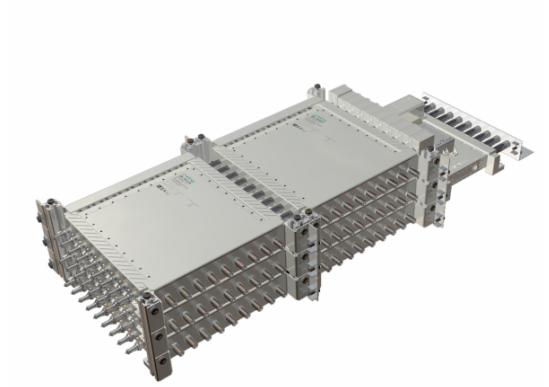

## SZU 932-00 Stackable multiswitch system Mini | 108 subscribers

- ✓ For compact mounting and safe connection of 6 × SPU 9918-09/-19 multi-switches and 1 × SVS 990-09 head amplifier (multi-switch and head amplifier not included in delivery)
- ✓ 2 × 3-times stacked, for distributing the signals of two satellite positions to 108 subscribers
- ✓ Consisting of:
- ✓ 9 × SVE 3-09 input splitter
- ✓ 8 × SZU 89-08 mounting rail 2-way
- ✓ 12 × QEW 9-90 earthing bracket for subscriber outputs incl. CFA 17-99
- ✓ 24 × M5 × 6 screw
- ✓ 18 × CFA 11-00 terminating resistor
- ✓ 27 × CFA 4-01 F quickfix adapter