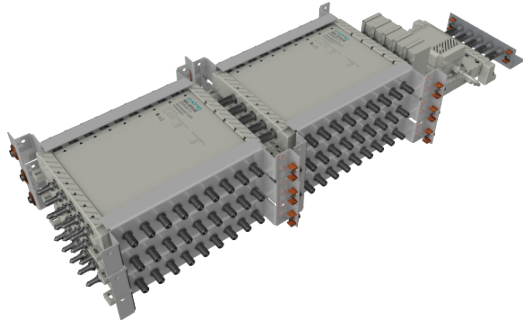

SZU 532-00 Stackable multiswitch system Mini | 108 subscribers

- ✓ For compact mounting and safe connection of 6 × SPU 5518-09/-19 multi-switches and 1 × SVS 550-09 head amplifier (multi-switch and head amplifier not included in delivery)
- ✓ 2 × 3-times stacked, for distributing the signals of one satellite position to 108 subscribers
- ✓ Consisting of:
- ✓ 5 × SVE 3-09 input splitter
- ✓ 8 × SZU 89-08 mounting rail 3-way
- ✓ 12 × QEW 9-90 earthing bracket for subscriber outputs incl. CFA 17-99
- ✓ 24 × M5 × 6 screw
- ✓ 10 × CFA 11-00 terminating resistor
- ✓ 15 × CFA 4-01 F quickfix adapter

Order information

Type	SZU 532-00
Order no.	SZU53200
GTIN	7611682005127
PE	1
VE	1
EU customs tariff number	76169910

Technical data

SAT positions	1
Subscriber ports	
Number	108