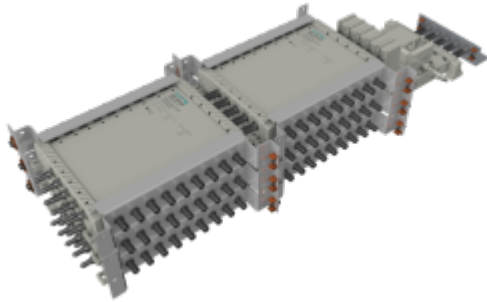

SZU 532-00 Stackable multiswitch system Mini | 108 subscribers

- ✓ For compact mounting and safe connection of 6 × SPU 5518-09/-19 multi-switches and 1 × SVS 550-09 head amplifier (multi-switch and head amplifier not included in delivery)
- ✓ 2 × 3-times stacked, for distributing the signals of one satellite position to 108 subscribers
- ✓ Consisting of:
- ✓ 5 × SVE 3-09 input splitter
- ✓ 8 × SZU 89-08 mounting rail 3-way
- ✓ 12 × QEW 9-90 earthing bracket for subscriber outputs incl. CFA 17-99
- ✓ 24 × M5 × 6 screw
- ✓ 10 × CFA 11-00 terminating resistor
- ✓ 15 × CFA 4-01 F quickfix adapter