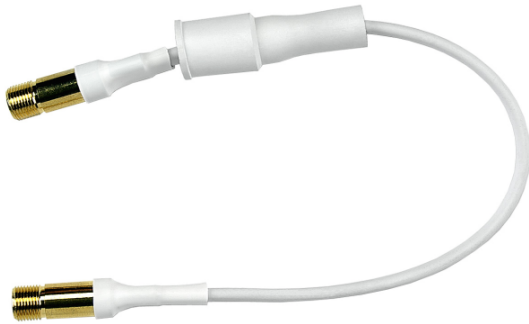

SAK 25-02 F | female-female | window leading | 0.25 m

- ✓ Very flexible, to lead through a window or door frame
- ✓ With water protection sleeve for outdoor connection
- ✓ F female gold-plated

Order information

Type	SAK 25-02
Order no.	SAK02502
GTIN	7611682090253
PE	1
VE	1
EU customs tariff number	85442000

Technical data

Connectors

Connector type	F-female F-female
----------------	---------------------

Mechanical data

Cable length	0.25 m
--------------	--------

General

Weight	0.020 kg
--------	----------