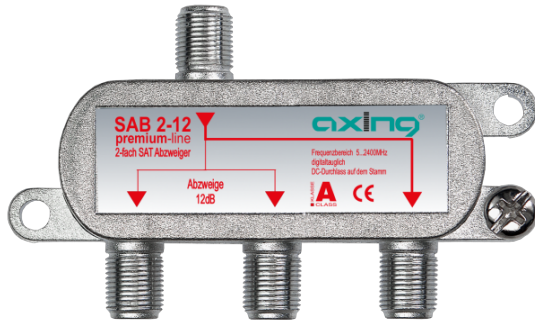

## SAB 2-12 2-way SAT tap | 12 dB | 5...2400 MHz

- ✓ DC power pass on trunk
- ✓ With detachable mounting brackets
- ✓ Connectors gold-plated

### Order information

Type	SAB 2-12
Order no.	SAB00212
GTIN	7611682272123
PE	1
VE	1
EU customs tariff number	85291080

### Technical data

Frequency range	5...2400 MHz
Screening factor acc. to EN 50083-2	> 90 dB
DC power pass	yes
Tap loss	12±1 dB @ 5...862 MHz 12±1 dB @ 950...1750 MHz 12±1 dB @ 1750...2400 MHz
Through loss	< 2.2 dB @ 5...862 MHz < 2.5 dB @ 950...1750 MHz < 5.0 dB @ 1750...2400 MHz
<b>Connectors</b>	
Connector type	F
Return loss	≥ 14 dB
<b>General</b>	
Dimensions (W × H × D) appr.	89 × 55 × 30 mm
Weight	0.097 kg