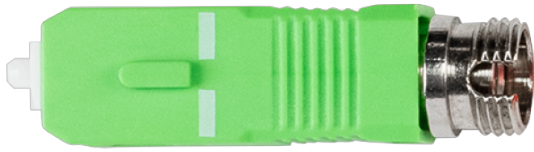

## OZU 5-00 Optical adapter FC/PC to SC/APC

- ✓ FC/PC female | SC/APC male
- ✓ For connecting an FC/PC cable to a device with female SC/APC connector