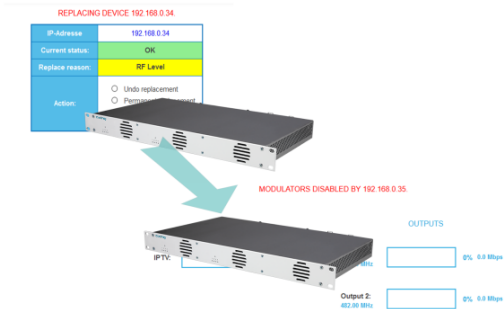

MIS 1-11 Software extension for MIE module redundancy

- ✓ A module with MIS 1-11 installed can monitor up to five other modules and act as a backup module for these modules.
- ✓ If certain configurable conditions occur (input error, output error, operating voltage error, etc.), then the system switches to the backup module.