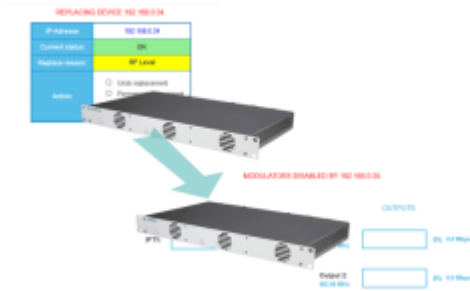

MIS 1-11 Software extension for MIE module redundancy

- ✓ A module with MIS 1-11 installed can monitor up to five other modules and act as a backup module for these modules.
- ✓ If certain configurable conditions occur (input error, output error, operating voltage error, etc.), then the system switches to the backup module.