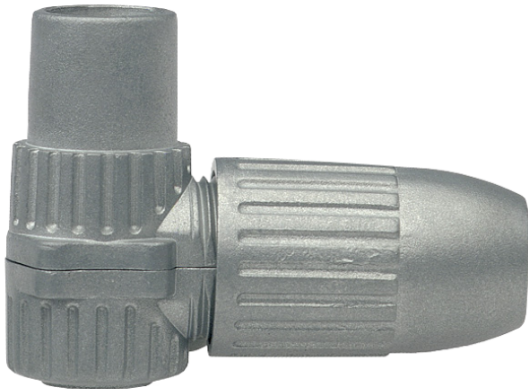

## CKK 4-00 IEC | female

- ✓ Die-cast housing, high shielded
- ✓ Right-angle with screw clamp