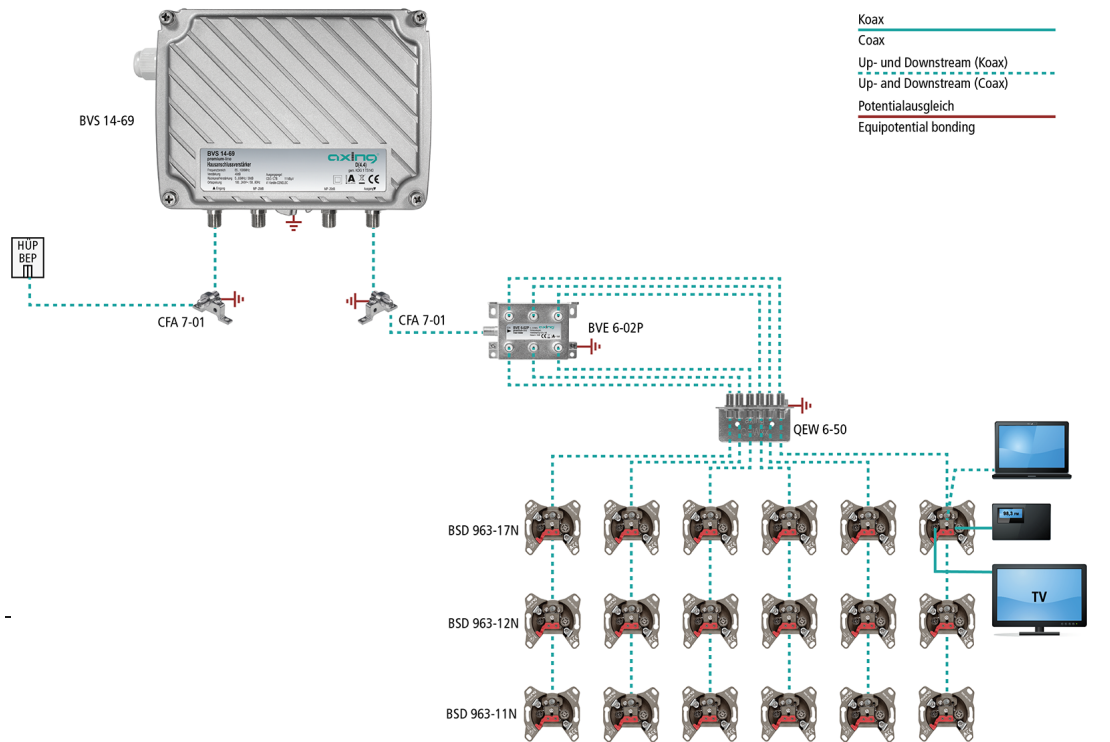

Order information

Type	BVS 14-69
Order no.	BVS01469
GTIN	7611682004014
PE	1
VE	1
EU customs tariff number	85437030

Technical data

EMC	according to EN 50083-2, class A
Classification according to 1 TS 140	D(4.4)
Downstream	
Frequency range	85...1006 MHz
Gain	40 dB
Max. output level CSO/CTB (CENELEC raster, 41 channels, 60 dB IMA)	111 dBμV
Attenuation: adjustable in 1 dB steps	0...15 dB
Equalization: adjustable in 1 dB steps	0...15 dB
Attenuation interstage: pluggable with jumpers	0 2 4 6 dB
Equalization interstage: pluggable with jumpers	0 2 4 6 dB
Return loss	≥ 18 dB (-1,5 dB/Octave)
Noise figure typ.	<7dB
Upstream	
Frequency range	5...65 MHz
Gain	30 dB
Attenuation: adjustable in 1 dB steps	0...15 dB
Equalization interstage: pluggable with jumpers	0 3 6 9 dB
Attenuation interstage: pluggable with jumpers	0 6 dB
RF connectors	
Type	F-female
Test port at in-/output	-20 ±2,5 dB/-20 ±1,0 dB
General	
Switching power supply	100...240 VAC / 50...60 Hz
Power indicator	LED
Power consumption	14 W
Equipotential bonding connection	4 mm ²
Operating temperature range (acc. to EN 60065)	-20...+50°C
Dimensions (W × H × D) appr.	182 × 146 × 71 mm
Weight	1,123 kg
Protection class	IP 54

Example of use

Suitable products

- [QEW 5-50 Earthing angle | Vodafone Kabel Deutschland approved](#)
- [QEW 6-50 Earthing angle | Vodafone Kabel Deutschland approved](#)
- [QEW 7-50 Earthing angle | Vodafone Kabel Deutschland approved](#)
- [QEW 8-50 Earthing angle | Vodafone Kabel Deutschland approved](#)
- [QEW 9-50 Earthing angle | Vodafone Kabel Deutschland approved](#)
- [QEW 11-50 Earthing angle | Vodafone Kabel Deutschland approved](#)
- [QEW 13-50 Earthing angle | Vodafone Kabel Deutschland approved](#)
- [QEW 17-50 Earthing angle | Vodafone Kabel Deutschland approved](#)
- [QEW 25-50 Earthing angle | Vodafone Kabel Deutschland approved](#)