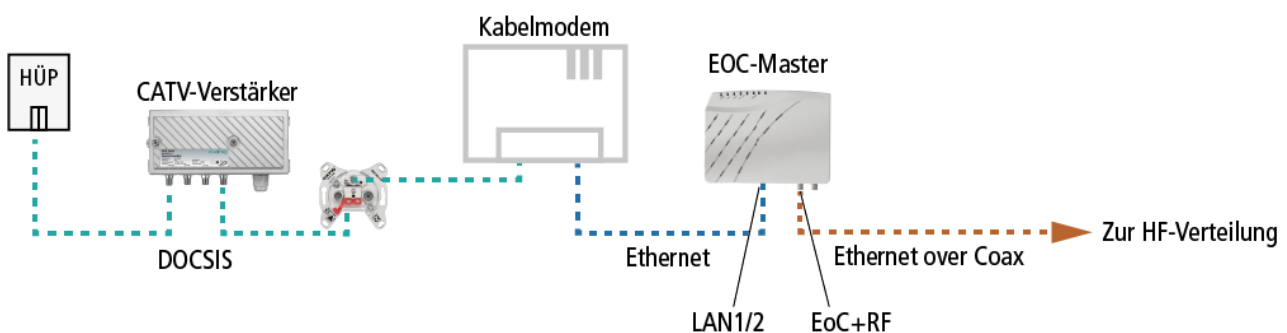

Connection to the Internet

AXING Application Note

An EoC system is usually connected to the Internet to provide Internet access at multiple antenna sockets. This application note describes the connection to the Internet for a master endpoint system and a peer-to-peer system.

EoC master endpoint system

In a master endpoint system, it is always the EOC master that is connected to the Internet. This modulates the data and forwards it to the RF distribution. In the example, the connection to the Internet is established with the help of the Internet router via DSL or VDSL. The EOC master is connected to the Internet router via an Ethernet cable at the LAN1 or LAN2 connection. The EoC+RF connection of the EOC is connected to the RF distribution using a coaxial cable with F connectors.

EoC peer-to-peer system

In a peer-to-peer system, one of the EOC modems is connected to the Internet. Usually, the modem closest to the Internet connection is used for this purpose.

The connection to the Internet is established in the example with the help of the Internet router via DSL or VDSL. The EOC modem is connected to the Internet router via an Ethernet cable at the LAN1 or LAN2 port. The G.hn port of the EOC is connected to the RF distribution using a coaxial cable with F connectors.

The connection to the Internet is established via optical fibre with the help of the ONT. The EOC is connected to the ONT (Optical Network Termination) via an Ethernet cable.

The connection to the Internet is established via cellular networks with the help of the LTE router. The EOC is connected to the LTE router via an Ethernet cable.