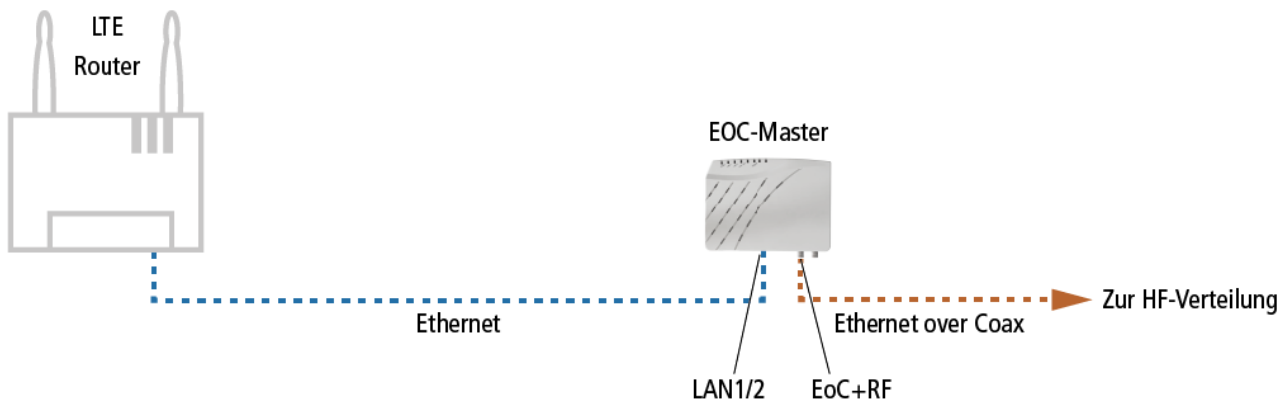

### EoC master endpoint system

In a master endpoint system, it is always the EOC master that is connected to the Internet. This modulates the data and forwards it to the RF distribution. In the example, the connection to the Internet is established with the help of the Internet router via DSL or VDSL. The EOC master is connected to the Internet router via an Ethernet cable at the LAN1 or LAN2 connection. The EoC+RF connection of the EOC is connected to the RF distribution using a coaxial cable with F connectors.

### EoC peer-to-peer system

In a peer-to-peer system, one of the EOC modems is connected to the Internet. Usually, the modem closest to the Internet connection is used for this purpose.

The connection to the Internet is established in the example with the help of the Internet router via DSL or VDSL. The EOC modem is connected to the Internet router via an Ethernet cable at the LAN1 or LAN2 port. The G.hn port of the EOC is connected to the RF distribution using a coaxial cable with F connectors.

The connection to the Internet is established via optical fibre with the help of the ONT. The EOC is connected to the ONT (Optical Network Termination) via an Ethernet cable.

The connection to the Internet is established via cellular networks with the help of the LTE router. The EOC is connected to the LTE router via an Ethernet cable.

Competence in  
Communication  
Technologies

Das EOC wird über ein Ethernet-Kabel mit dem Kabelmodem verbunden. Die Verbindung zum Internet wird mit Hilfe des Kabelmodems hergestellt.

[Article as PDF](#)