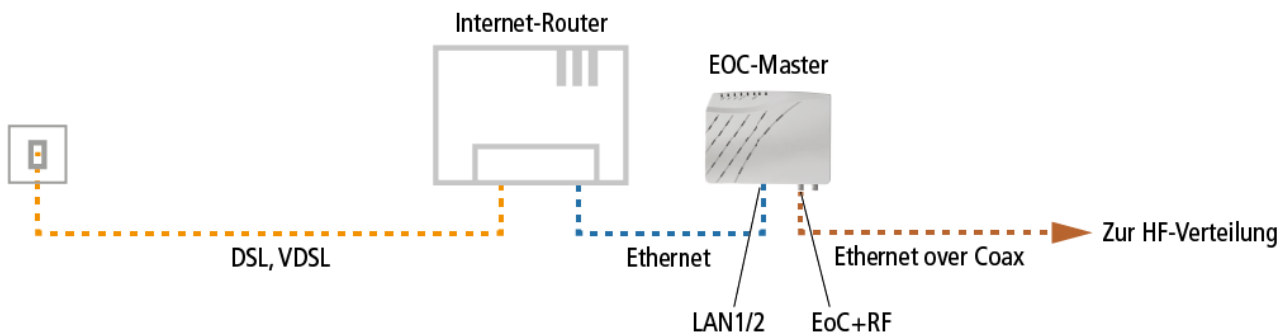

Connection to the Internet

AXING Application Note

An EoC system is usually connected to the Internet to provide Internet access at multiple antenna sockets. This application note describes the connection to the Internet for a master endpoint system and a peer-to-peer system.

EoC master endpoint system

In a master endpoint system, it is always the EOC master that is connected to the Internet. This modulates the data and forwards it to the RF distribution. In the example, the connection to the Internet is established with the help of the Internet router via DSL or VDSL. The EOC master is connected to the Internet router via an Ethernet cable at the LAN1 or LAN2 connection. The EoC+RF connection of the EOC is connected to the RF distribution using a coaxial cable with F connectors.

EoC peer-to-peer system

In a peer-to-peer system, one of the EOC modems is connected to the Internet. Usually, the modem closest to the Internet connection is used for this purpose.

The connection to the Internet is established in the example with the help of the Internet router via DSL or VDSL. The EOC modem is connected to the Internet router via an Ethernet cable at the LAN1 or LAN2 port. The G.hn port of the EOC is connected to the RF distribution using a coaxial cable with F connectors.