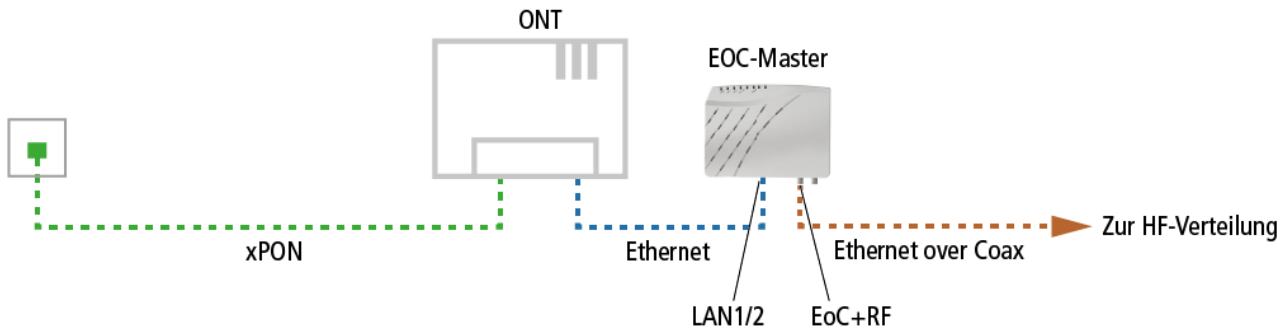

### EoC master endpoint system

In a master endpoint system, it is always the EOC master that is connected to the Internet. This modulates the data and forwards it to the RF distribution. In the example, the connection to the Internet is established with the help of the Internet router via DSL or VDSL. The EOC master is connected to the Internet router via an Ethernet cable at the LAN1 or LAN2 connection. The EoC+RF connection of the EOC is connected to the RF distribution using a coaxial cable with F connectors.

### EoC peer-to-peer system

In a peer-to-peer system, one of the EOC modems is connected to the Internet. Usually, the modem closest to the Internet connection is used for this purpose.

The connection to the Internet is established in the example with the help of the Internet router via DSL or VDSL. The EOC modem is connected to the Internet router via an Ethernet cable at the LAN1 or LAN2 port. The G.hn port of the EOC is connected to the RF distribution using a coaxial cable with F connectors.

The connection to the Internet is established via optical fibre with the help of the ONT. The EOC is connected to the ONT (Optical Network Termination) via an Ethernet cable.

The connection to the Internet is established via cellular networks with the help of the LTE router. The EOC is connected to the LTE router via an Ethernet cable.