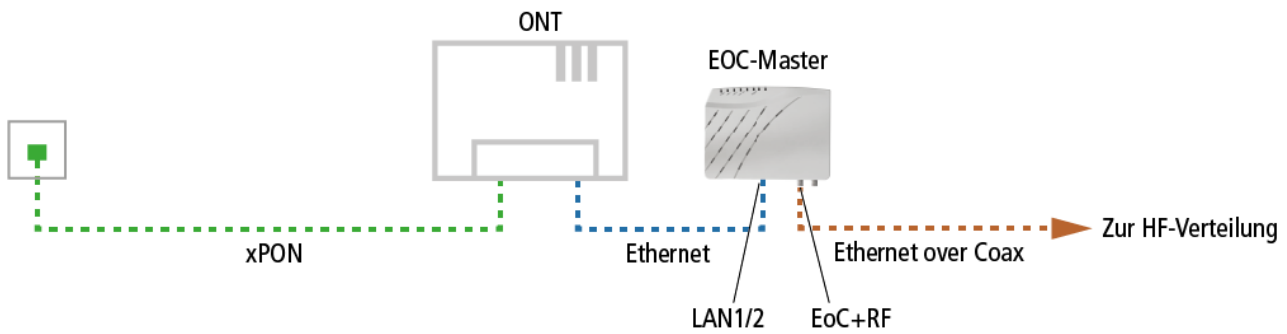

EoC master endpoint system

In a master endpoint system, it is always the EOC master that is connected to the Internet. This modulates the data and forwards it to the RF distribution. In the example, the connection to the Internet is established with the help of the Internet router via DSL or VDSL. The EOC master is connected to the Internet router via an Ethernet cable at the LAN1 or LAN2 connection. The EoC+RF connection of the EOC is connected to the RF distribution using a coaxial cable with F connectors.

EoC peer-to-peer system

In a peer-to-peer system, one of the EOC modems is connected to the Internet. Usually, the modem closest to the Internet connection is used for this purpose.

The connection to the Internet is established in the example with the help of the Internet router via DSL or VDSL. The EOC modem is connected to the Internet router via an Ethernet cable at the LAN1 or LAN2 port. The G.hn port of the EOC is connected to the RF distribution using a coaxial cable with F connectors.

The connection to the Internet is established via optical fibre with the help of the ONT. The EOC is connected to the ONT (Optical Network Termination) via an Ethernet cable.

The connection to the Internet is established via cellular networks with the help of the LTE router. The EOC is connected to the LTE router via an Ethernet cable.