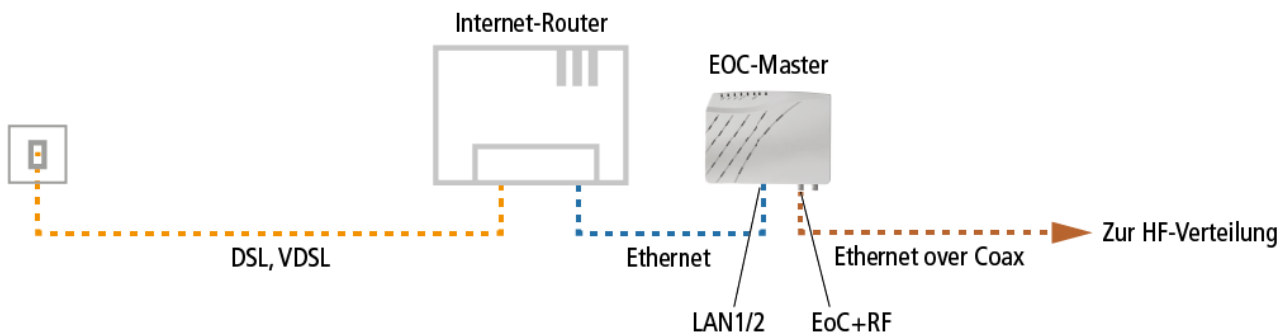

# Connection to the Internet

## AXING Application Note

An EoC system is usually connected to the Internet to provide Internet access at multiple antenna sockets. This application note describes the connection to the Internet for a master endpoint system and a peer-to-peer system.

### EoC master endpoint system

In a master endpoint system, it is always the EOC master that is connected to the Internet. This modulates the data and forwards it to the RF distribution. In the example, the connection to the Internet is established with the help of the Internet router via DSL or VDSL. The EOC master is connected to the Internet router via an Ethernet cable at the LAN1 or LAN2 connection. The EoC+RF connection of the EOC is connected to the RF distribution using a coaxial cable with F connectors.

### EoC peer-to-peer system

In a peer-to-peer system, one of the EOC modems is connected to the Internet. Usually, the modem closest to the Internet connection is used for this purpose.

The connection to the Internet is established in the example with the help of the Internet router via DSL or VDSL. The EOC modem is connected to the Internet router via an Ethernet cable at the LAN1 or LAN2 port. The G.hn port of the EOC is connected to the RF distribution using a coaxial cable with F connectors.