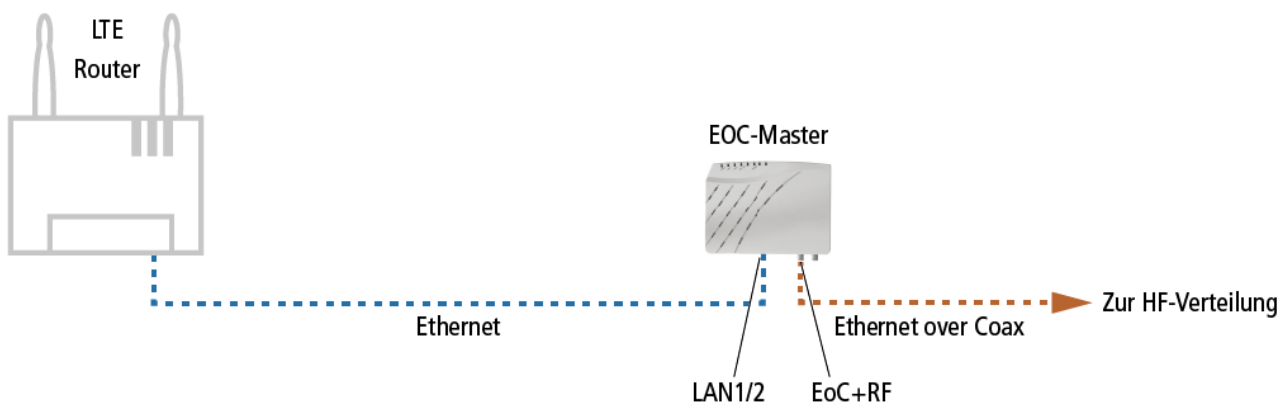

Connection to the Internet

AXING Application Note

An EoC system is usually connected to the Internet to provide Internet access at multiple antenna sockets. This application note describes the connection to the Internet for a master endpoint system and a peer-to-peer system.

EoC master endpoint system

In a master endpoint system, it is always the EOC master that is connected to the Internet. This modulates the data and forwards it to the RF distribution. In the example, the connection to the Internet is established with the help of the Internet router via DSL or VDSL. The EOC master is connected to the Internet router via an Ethernet cable at the LAN1 or LAN2 connection. The EoC+RF connection of the EOC is connected to the RF distribution using a coaxial cable with F connectors.

EoC peer-to-peer system

In a peer-to-peer system, one of the EOC modems is connected to the Internet. Usually, the modem closest to the Internet connection is used for this purpose.

The connection to the Internet is established in the example with the help of the Internet router via DSL or VDSL. The EOC modem is connected to the Internet router via an Ethernet cable at the LAN1 or LAN2 port. The G.hn port of the EOC is connected to the RF distribution using a coaxial cable with F connectors.

The connection to the Internet is established via optical fibre with the help of the ONT. The EOC is connected to the ONT (Optical Network Termination) via an Ethernet cable.

The connection to the Internet is established via cellular networks with the help of the LTE router. The EOC is connected to the LTE router via an Ethernet cable.