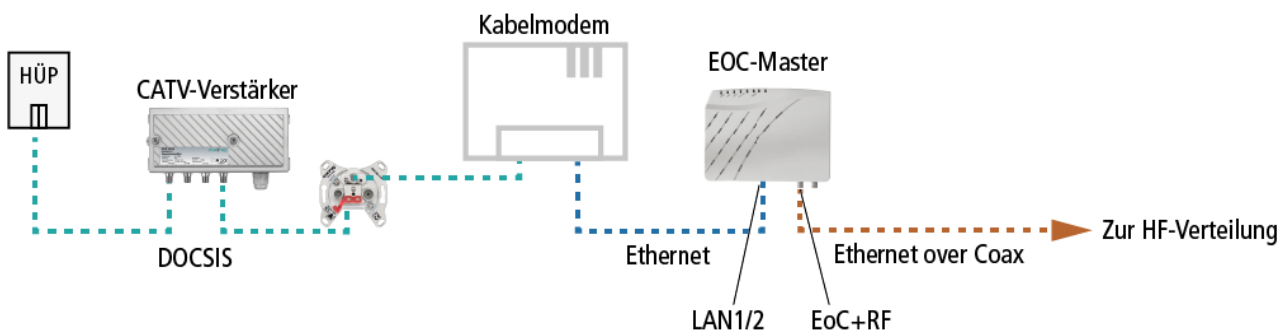

### EoC master endpoint system

In a master endpoint system, it is always the EOC master that is connected to the Internet. This modulates the data and forwards it to the RF distribution. In the example, the connection to the Internet is established with the help of the Internet router via DSL or VDSL. The EOC master is connected to the Internet router via an Ethernet cable at the LAN1 or LAN2 connection. The EoC+RF connection of the EOC is connected to the RF distribution using a coaxial cable with F connectors.

### EoC peer-to-peer system

In a peer-to-peer system, one of the EOC modems is connected to the Internet. Usually, the modem closest to the Internet connection is used for this purpose.

The connection to the Internet is established in the example with the help of the Internet router via DSL or VDSL. The EOC modem is connected to the Internet router via an Ethernet cable at the LAN1 or LAN2 port. The G.hn port of the EOC is connected to the RF distribution using a coaxial cable with F connectors.

The connection to the Internet is established via optical fibre with the help of the ONT. The EOC is connected to the ONT (Optical Network Termination) via an Ethernet cable.

The connection to the Internet is established via cellular networks with the help of the LTE router. The EOC is connected to the LTE router via an Ethernet cable.

Competence in  
Communication  
Technologies

Das EOC wird über ein Ethernet-Kabel mit dem Kabelmodem verbunden. Die Verbindung zum Internet wird mit Hilfe des Kabelmodems hergestellt.

[Article as PDF](#)