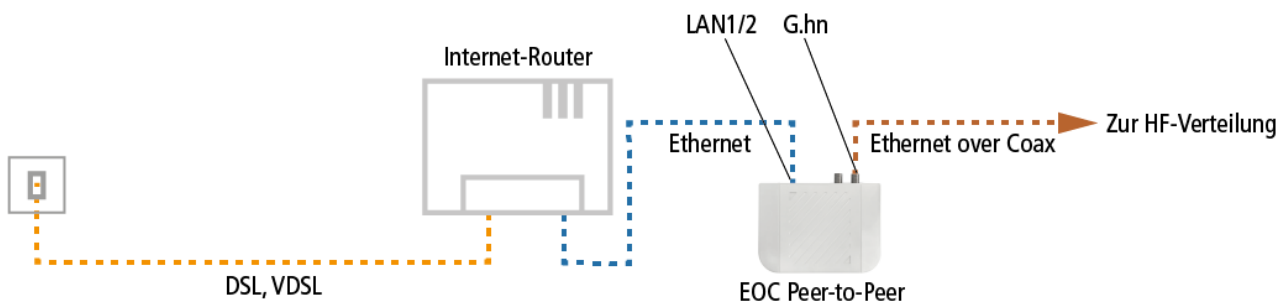

The connection to the Internet is established in the example with the help of the Internet router via DSL or VDSL. The EOC modem is connected to the Internet router via an Ethernet cable at the LAN1 or LAN2 port. The G.hn port of the EOC is connected to the RF distribution using a coaxial cable with F connectors.