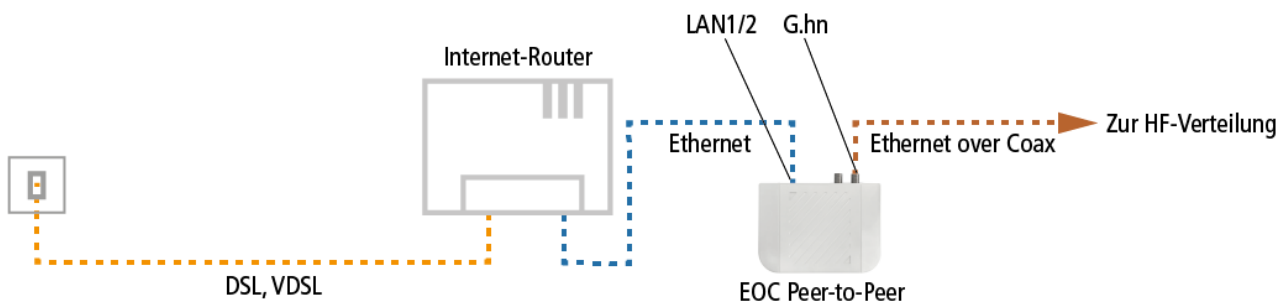

## AXING Application Note

An EoC system is usually connected to the Internet to provide Internet access at multiple antenna sockets. This application note describes the connection to the Internet for a master endpoint system and a peer-to-peer system.

### EoC master endpoint system

In a master endpoint system, it is always the EOC master that is connected to the Internet. This modulates the data and forwards it to the RF distribution. In the example, the connection to the Internet is established with the help of the Internet router via DSL or VDSL. The EOC master is connected to the Internet router via an Ethernet cable at the LAN1 or LAN2 connection. The EoC+RF connection of the EOC is connected to the RF distribution using a coaxial cable with F connectors.

### EoC peer-to-peer system

In a peer-to-peer system, one of the EOC modems is connected to the Internet. Usually, the modem closest to the Internet connection is used for this purpose.

The connection to the Internet is established in the example with the help of the Internet router via DSL or VDSL. The EOC modem is connected to the Internet router via an Ethernet cable at the LAN1 or LAN2 port. The G.hn port of the EOC is connected to the RF distribution using a coaxial cable with F connectors.